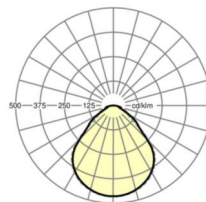

CHARACTERISTICS

Order number	65713066175
EAN number	4020863479016
Commodity code	94051190
Certification mark	IP 20, Protection class I, VDU $65^\circ < 3000$, F, Indoor, CE
Impact resistance (IK rating)	IK03
Ambient temperatur	ta 25°C
Special properties	Ready for IoT
Warranty period	5 years
State funding programs	BEG - Federal funding for efficient buildings (valid only for Germany)

ELECTRICAL ENGINEERING

Controller	Electronic driver DALI (1 pcs.)
Light Control	netlife flex55
System output	25W
Mains voltage	230V/50Hz
Circuit breakers (inrush current)	13 pieces/B10, 24 pieces/B16, 25 pieces/C10, 40 pieces/C16
Energy efficiency class/light source	C

LIGHTING TECHNOLOGY

Placement	LED, Colour rendering/Light colour CRI ≥ 80 / 4000K
Colour tolerance (MacAdam)	3SDCM
Photobiological safety (Luminaire)	RG0
Nominal luminous flux	3412lm
LED service life	100000h L80/B10 (Tq 25°C), 50000h L90/B50 (Tq 25°C)
Luminaire luminous efficiency	137lm/W
UGR lat./long.	18.6 / 18.9

MECHANICS

Housing colour	silver grey/white aluminium RAL 9006
Dimensions (LxWxDxH)	1248mm x 239mm x 62mm
Weight (net)	5.1kg
Cable entry KE (X/Y)	0mm/0mm
Type of installation	Ceiling-mounted single installation, Ceiling-mounted trunking installation

DEEP-LINK

<https://www.regiolux.de/en/article/65713066175>