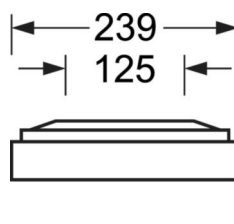

MECHANICS

Housing colour	silver grey/white aluminium RAL 9006
Dimensions (LxWxDxH)	1248mm x 239mm x 62mm
Weight (net)	5.1kg
Cable entry KE (X/Y)	0mm/0mm
Type of installation	Ceiling-mounted single installation, Ceiling-mounted trunking installation

DEEP-LINK

<https://www.regiolux.de/en/article/65713066175>

Reference	LED 3400lm 840
η_{LB}	100 %
$\Phi_{\downarrow/\uparrow}$	100 % / 0 %
UGR lat./long.	18.6 / 18.9
VDU	$65^\circ < 3000 \text{ cd/m}^2$

Dimensions

L	1248 mm	Length
B	239 mm	Width
H	62 mm	Height
A1	1000 mm	Mounting distance single mounting
A3	248 mm	Mounting distance between luminaires in a light run arrangement
A4	240 mm	Mounting distance (width)
X	0 mm	Distance cable infeed to the center of the luminaire on the X-axis
Y	0 mm	Distance cable infeed to the center of the luminaire on the Y-axis