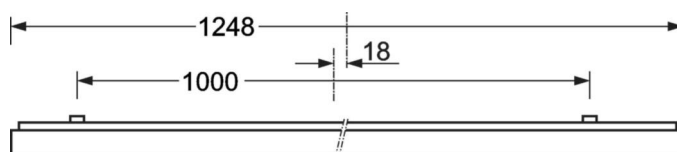

Reference	LED 3400lm 840
η_{LB}	100 %
$\Phi_{\downarrow/\uparrow}$	100 % / 0 %
UGR lat./long.	18.6 / 18.9
VDU	$65^\circ < 3000 \text{ cd/m}^2$